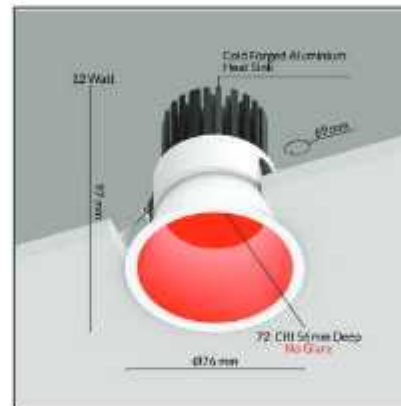

Description

Cutout Size : 69mm
Trim : White
Power : 12 Watt
Heat Sink : Cold Forged Aluminium Heatsink
Beam Angle: 52°