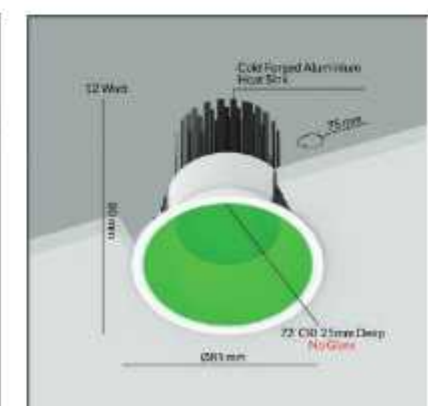

Cutout Size : ø75mm
 Trim : White
 Power : 12 Watt
 Heat Sink : Cold Forged Aluminium Heat Sink
 Beam Angle : 73°

High Power Laser Spot (HPL) - 12 Watt

Product Code : HPLB/R

Description

Cutout Size : $\varnothing 27$ mm