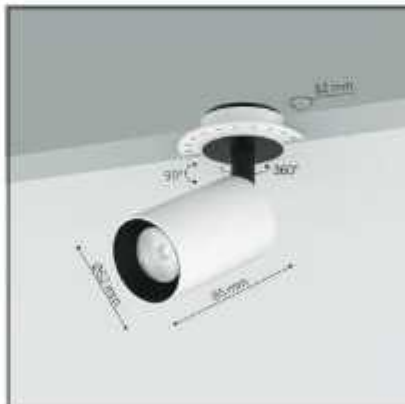

Description

Cutout Size : 52mm
Trim : White
Power : 12 Watt
Heat Sink : Extruded Aluminium Housing
Beam Angle : 25°
CRI 90+