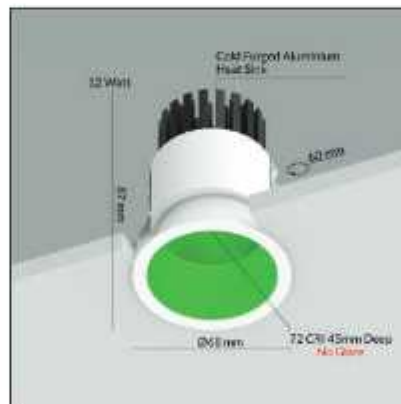

Description

Cutout Size : 60mm
Trim : White
Power : 12 Watt
Heat Sink : Cold Forged Aluminium Heatsink
Beam Angle: 55°