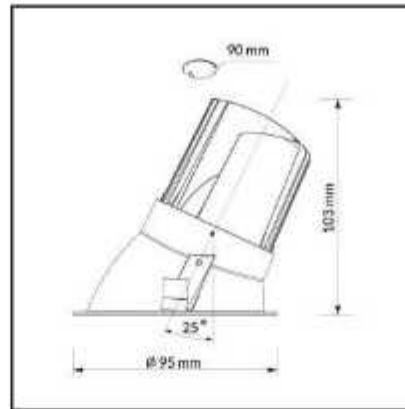

Beam Angle : 100°

CRI 80+

Deep Recessed (DWL) - 12 Watt

Product Code : DWLR12W

Description

Cutout Size : 77mm

Trim : White, Black

Power : 8 Watt

Heat Sink : Cold Forged Aluminium Heat Sink

Beam Angle : 60°

CRI 90+

Deep Recessed (DWC) - 12 Watt

Product Code : DWC12W

Description

Cutout Size : 90mm
 Trim : White
 Power : 12 Watt
 Heat Sink : Pressure Died Cast Aluminum Heat sink
 Beam Angle : 22°
 CRI 90+

Deep Movable (DML) - 12 Watt

Description

Cutout Size : 76mm
 Trim : White, Black
 Power : 12 Watt
 Heat Sink : Cold Forged Aluminium Heat Sink
 Beam Angle : 15° / 25° / 37° / 56°
 CRI 90+

Rimless Movable (RMRS) - 12 Watt