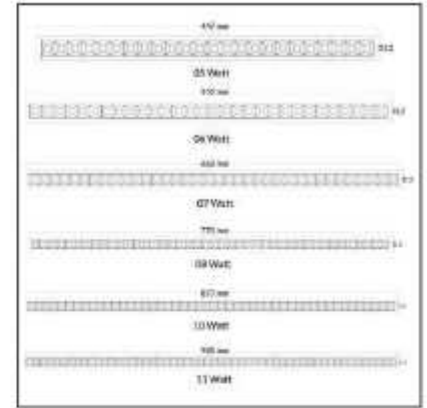

Deep Recessed (DRR) - 10 Watt

Product Code : DRRR10W

Description

Cutout Size : ø42 mm
 Trim : White, Black, Two Color, Rose Gold
 Power : 10 Watt
 Heat Sink : Cold Forged Aluminium Heat Sink
 Beam Angle : 44°
 CRI 90+

Low Power Laser Spot (LPL) - 10 Watt

Product Code : LPLB/R

Description

Cutout Size : $\varnothing 27$ mm
 Trim : White/ Black
 Reflector/Cone : Black,Black Alloy,Dark Silver,Rose Gold
 Power : 10 Watt
 Heat Sink : Extruded Aluminium Heat Sink
 Beam Angle : 31°
 CRI 80+