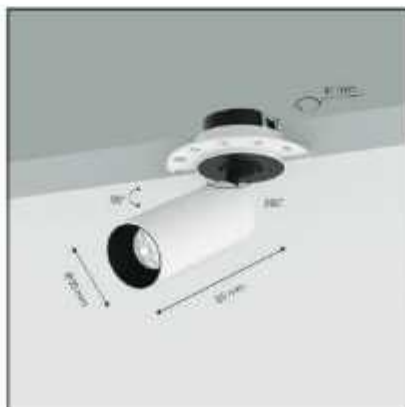

Description

Cutout Size : $\phi 41$ mm
Fixture : White
Trim : Black
Power : 03 Watt
Heat Sink : Extruded Aluminium Housing
Beam Angle : 10° & 24°
CRI 90+