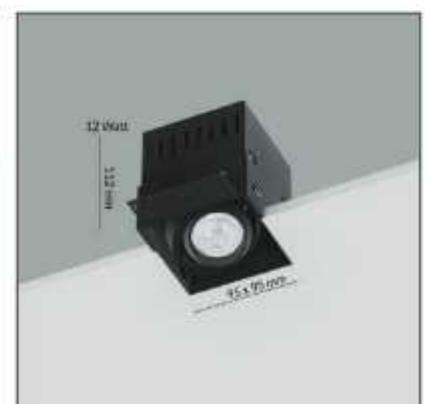

Description

Cutout Size : 95 X 95mm
Trim : Black
Power : 12 Watt
Heat Sink : Cold Forged Aluminium Heatsink
Beam Angle: 56°
CRI 90+