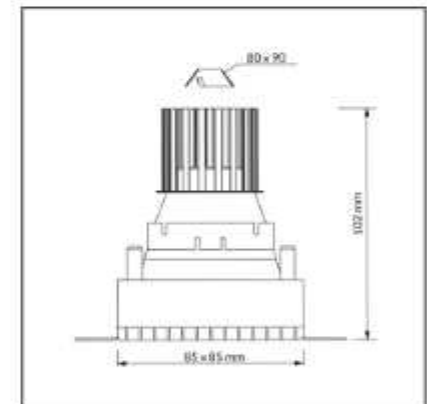

Low Power Laser Spot (LPL) - 10 Watt

Product Code : LPLB/R

Description

Cutout Size : $\varnothing 27$ mm
 Trim : White/ Black
 Reflector/Cone : Black,Black Alloy,Dark Silver,Rose Gold
 Power : 10 Watt
 Heat Sink : Extruded Aluminium Heat Sink
 Beam Angle : 31°
 CRI 80+

Low Power Laser Spot (LPL) - 11 Watt

Product Code : LPLB/R

Description

Cutout Size : $\varnothing 27$ mm
 Trim : White/ Black
 Reflector/Cone : Black,Black Alloy,Dark Silver,Rose Gold
 Power : 10 Watt
 Heat Sink : Extruded Aluminium Heat Sink
 Beam Angle : 31°
 CRI 80+

RDCS - 12 Watt

Product Code : RDCS12M

Description

Cutout Size : 80 x 90 mm
 Trim : White, Silver
 Power : 12 Watt
 Heat Sink : Cold Forged Aluminium Heat Sink
 Beam Angle : 50°
 CRI 90+

RDCR - 12 Watt

Product Code : RDCR12M