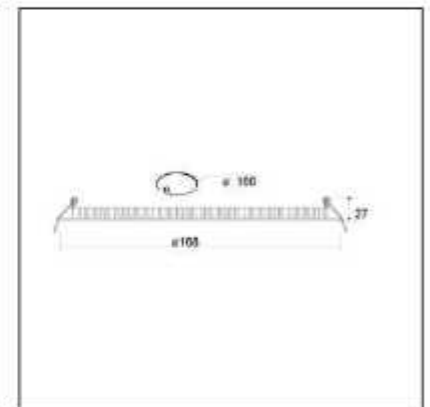

Cutout Size : ø75mm
 Trim : White
 Power : 12 Watt
 Heat Sink : Cold Forged Aluminium Heat Sink
 Beam Angle : 73°

High Power Laser Spot (HPL) - 12 Watt

Product Code : HPLB/R

Description

Cutout Size : $\varnothing 27$ mm

Low Glare (LGR) - 15 Watt

Product Code : LGPR15

Description

Cutout Size : 160mm

Trim : White

Power : 15 Watt

Heat Sink : Aluminium Pressure Die Cast Heat sink

Beam Angle: 110°

High Power Laser Spot (HPL) - 18 Watt

Product Code : HPLB/R

Description

Cutout Size : $\varnothing 27$ mm

Trim : Black, White

Reflector : Black, Black Alloy, Dark Silver, Rose Gold

Power : 18 Watt

Heat Sink : Extruded Aluminium Heat Sink