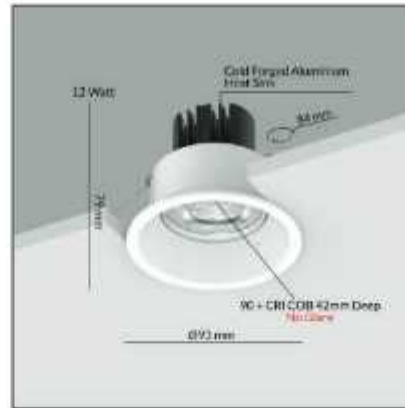

Cutout Size : 76mm
 Trim : White, Black
 Power : 12 Watt
 Heat Sink : Cold Forged Aluminium Heat Sink
 Beam Angle : 65°
 CRI 90+

Semi Detachable (SDL) - 12 Watt

Product Code : SDLR12M

Description

Cutout Size : 84mm
 Trim : White
 Power : 12 Watt
 Heat Sink : Cold Forged Aluminium Heat Sink
 Beam Angle : 31°
 CRI 90+