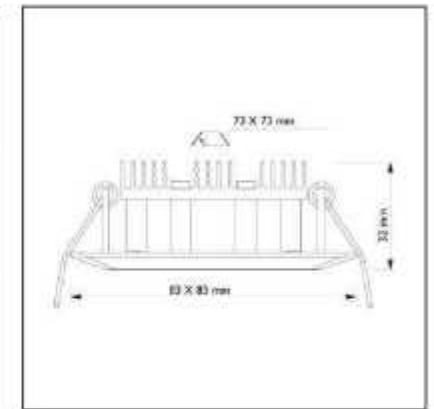

Description

Cutout Size : 73 x 73 mm
Trim : White, Black
Power : 08 Watt
Heat Sink : Cold Forged Aluminium Heat Sink
Beam Angle : 100°
CRI 80+