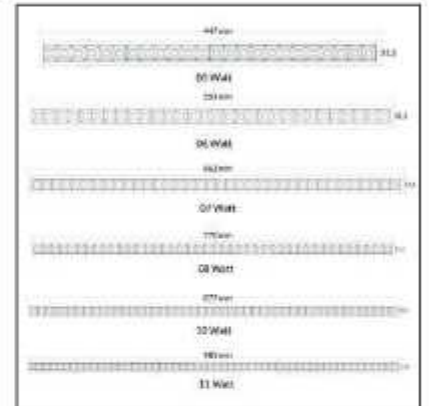

Low Power Laser Spot (LPL) - 06 Watt

Product Code : LPLB/R

Description

Cutout Size : $\varnothing 27$ mm
 Trim : White/ Black
 Reflector/Cone : Black,Black Alloy,Dark Silver,Rose Gold
 Power : 06 Watt
 Heat Sink : Extruded Aluminium Heat Sink
 Beam Angle : 31°
 CRI 80+

Low Power Laser Spot (LPL) - 07 Watt

Product Code : LPLB/R

Description

Cutout Size : $\varnothing 27$ mm
 Trim : White/ Black
 Reflector/Cone : Black,Black Alloy,Dark Silver,Rose Gold
 Power : 06 Watt
 Heat Sink : Extruded Aluminium Heat Sink
 Beam Angle : 31°
 CRI 80+