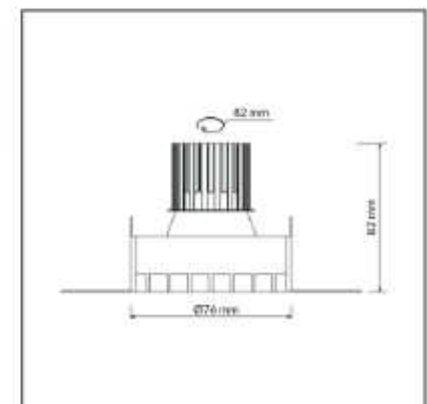

Low Power Laser Spot (LPL) - 10 Watt

Product Code : LPLB/R

Description

Cutout Size : $\varnothing 27$ mm
 Trim : White/ Black
 Reflector/Cone : Black,Black Alloy,Dark Silver,Rose Gold
 Power : 10 Watt
 Heat Sink : Extruded Aluminium Heat Sink
 Beam Angle : 31°
 CRI 80+

Low Power Laser Spot (LPL) - 11 Watt

Product Code : LPLB/R

Description

Cutout Size : $\varnothing 27$ mm
 Trim : White/ Black
 Reflector/Cone : Black,Black Alloy,Dark Silver,Rose Gold
 Power : 10 Watt
 Heat Sink : Extruded Aluminium Heat Sink
 Beam Angle : 31°
 CRI 80+

RDCS - 12 Watt

Product Code : RDCS12M

Description

Cutout Size : 80 x 90 mm
 Trim : White, Silver
 Power : 12 Watt
 Heat Sink : Cold Forged Aluminium Heat Sink
 Beam Angle : 50°
 CRI 90+

RDCR - 12 Watt

Product Code : RDCR12M

Description

Cutout Size : $\varnothing 82$ mm
 Trim : White, Silver
 Power : 12 Watt
 Heat Sink : Cold Forged Aluminium Heat Sink
 Beam Angle : 33°
 CRI 90+

RDCRM - 12 Watt

Product Code : RDCRM12M

Description