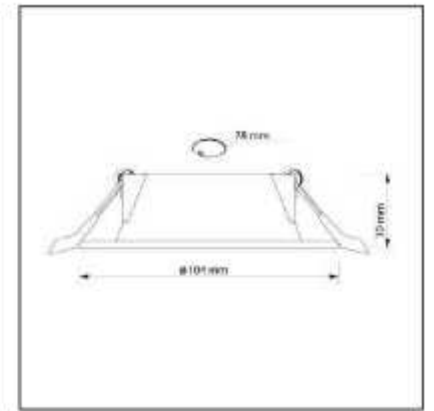

Deep Downlight (SDD) - 08 Watt

Product Code : SDDR08

Description

Cutout Size : $\phi 78$ mm
Trim : White
Power : 08 Watt
Heat Sink : Aluminium Metal Spun Housing
Beam Angle : 93°
CRI 80+