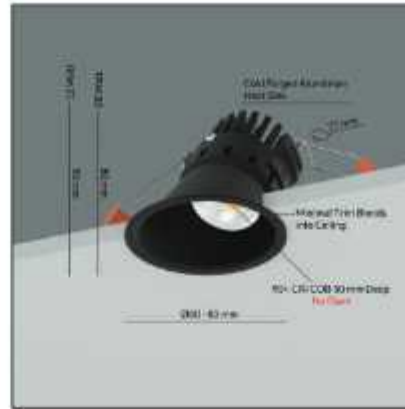

Deep Recessed (DWL) - 8 Watt

Product Code : DWLR08W

Description

Cutout Size : 77mm
Trim : White, Black
Power : 8 Watt
Heat Sink : Cold Forged Aluminium Heat Sink
Beam Angle : 60°
CRI 90+