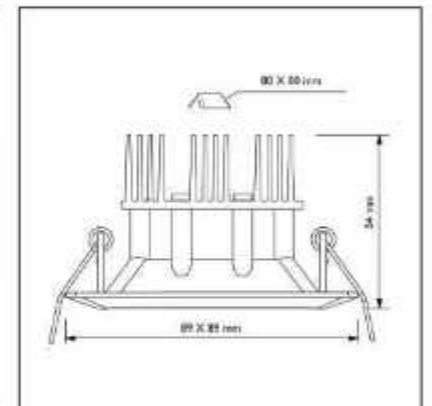

Description

Cutout Size : 80x80mm

Trim : White

Power : 12 Watt

Heat Sink : Cold Forged Aluminium Heat Sink

Beam Angle : 100°

CRI 80+