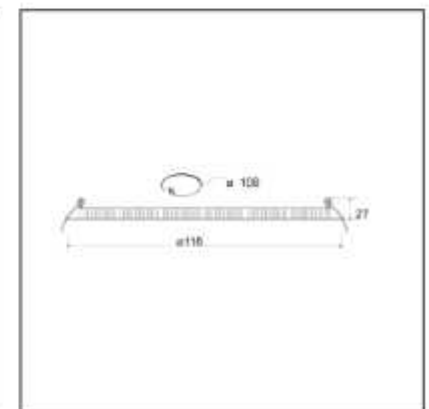

Description

Cutout Size : $\varnothing 108$ mm
Trim : White
Power : 07 Watt
Heat Sink : Aluminium Pressure Die Cast Heat sink
Beam Angle : 110°
CRI 80+