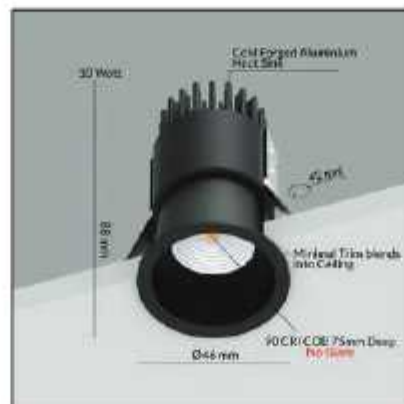

Deep Recessed (DRR) - 10 Watt

Product Code : DRRR10W

Description

Cutout Size : ø42 mm
 Trim : White, Black, Two Color, Rose Gold
 Power : 10 Watt
 Heat Sink : Cold Forged Aluminium Heat Sink
 Beam Angle : 44°
 CRI 90+