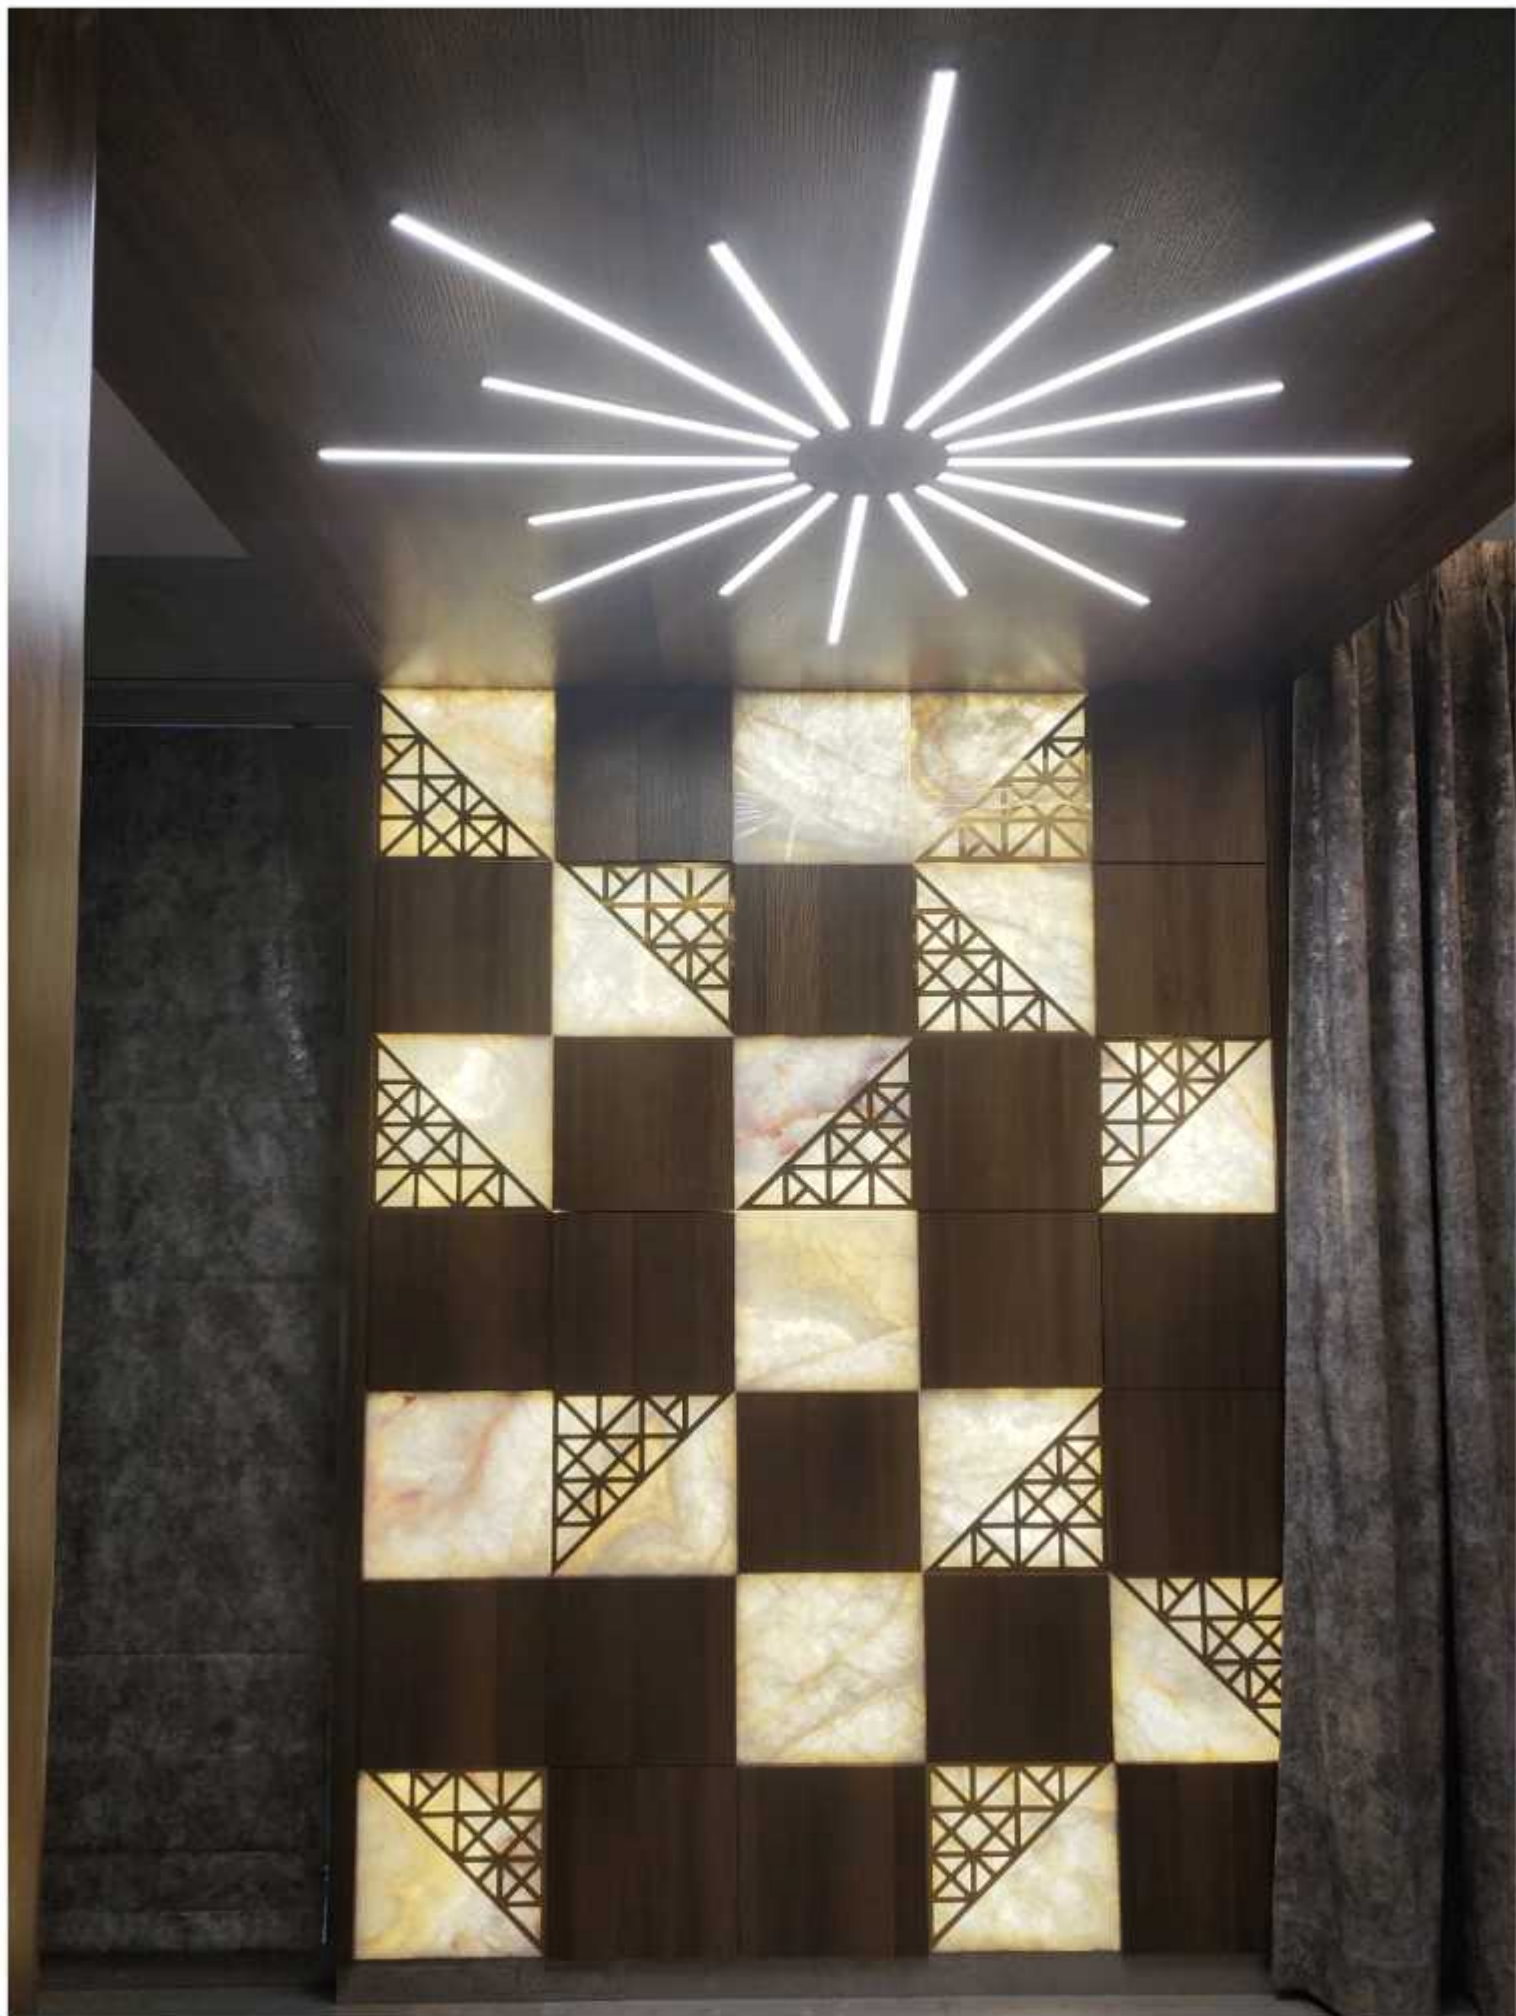

i15

SHOT ON REDMI K20
AI TRIPLE CAMERA

SHOT ON REDMI K20
AI TRIPLE CAMERA

SHOT ON REDMI K20
AI TRIPLE CAMERA

લેવે શુભ શરૂઆત આપણા વિસ્તારમાં

INTELLIGENT LIGHTING STUDIO

Your design... Our profile...

- ◆ Non magnetic profile customize
- ◆ COB Spot Light
- ◆ LED Strip Light
- ◆ All profiles above 35 mm will be customized.