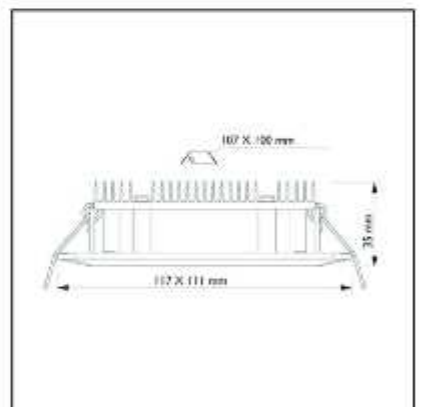

Description

Cutout Size : 107 x 100 mm

Trim : White

Power : 12 Watt

Heat Sink : Cold Forged Aluminium Heat Sink

Beam Angle : 100°

CRI 80+