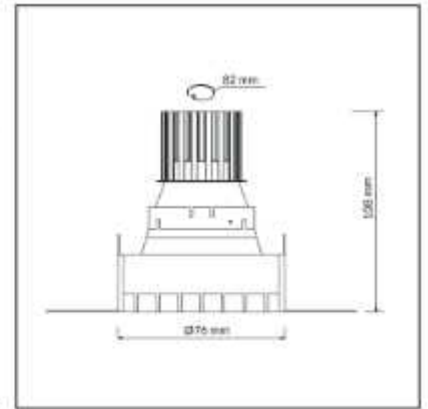

Description

Cutout Size : $\varnothing 82$ mm
 Trim : White, Silver
 Power : 12 Watt
 Heat Sink : Cold Forged Aluminium Heat Sink
 Beam Angle : 33°
 CRI 90+

RDCRM - 12 Watt

Product Code : RDCRM12M

Description

Cutout Size : Ø82 mm

Trim : White, Silver

Power : 12 Watt

Heat Sink : Cold Forged Aluminium Heat Sink

Beam Angle : 50°

CRI 90+

RWCS - 12 Watt

Product Code : RWCS12M

Description

Cutout Size : 80 x 90 mm

Trim : White, Silver

Power : 12 Watt

Heat Sink : Cold Forged Aluminium Heat Sink

Beam Angle : 30°

CRI 90+

Deep Recessed - 12 Watt

Description

Cutout Size : ø69mm

Trim : White, Black, Two Color, Rose Gold

Power : 12 Watt

Heat Sink : Cold Forged Aluminium Heat Sink

CRI 90+

Optics	Beam	Height	Trim
Reflector	14°	80mm	White, Black, Two color, Rose Gold
Reflector	30°	80mm	White, Black, Two color, Rose Gold
Reflector	45°	99mm	White, Black, Two color, Rose Gold
Diffuser	56°	99mm	Black & White
Lens	50°	97mm	White, Black, Two color, Rose Gold
Lens	37°	97mm	White, Black, Two color, Rose Gold