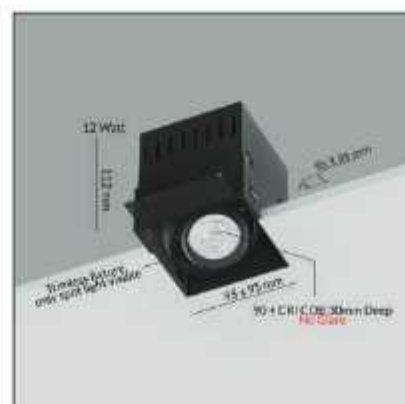

Description

Cutout Size : 95 X 95mm
Trim : Black
Power : 12 Watt
Heat Sink : Cold Forged Aluminium Heatsink
Beam Angle: 56°
CRI 90+