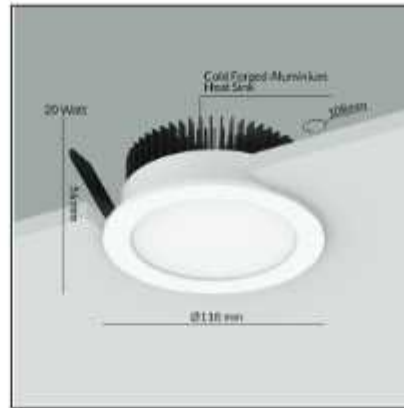

Flat Recessed (FRD) - 15 Watt

Product Code : FRDR15

Description

Cutout Size : 108mm

Trim : White

Power : 15 Watt

Heat Sink : Cold Forged Aluminium Heatsink

Beam Angle: 100°