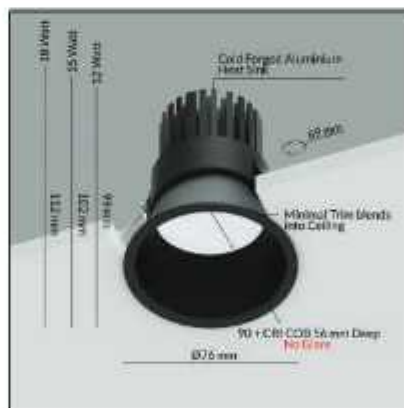

Deep Recessed (DR) - 15 Watt

Description

Cutout Size : $\varnothing 69$ mm

Power : 15 Watt

Heat Sink : Cold Forged Aluminium Heat Sink

CRI 90+

Optics	Beam	Trim
--------	------	------

Reflector	45°	White, Black, Two color, Rose Gold
Diffuser	56°	White, Black