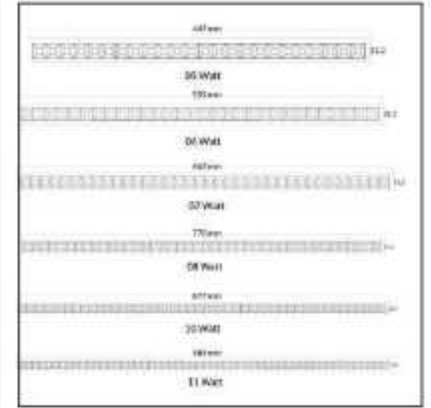

High Power Laser Spot (HPL) - 06 Watt

Product Code : HPLB/R

Description

Cutout Size : $\varnothing 27$ mm
 Trim : White/ Black
 Reflector/Cone : Black, Black Alloy, Dark Silver, Rose Gold
 Power : 06 Watt
 Heat Sink : Extruded Aluminium Heat Sink
 Beam Angle : 31° & 36°
 CRI 80+

Low Power Laser Spot (LPL) - 06 Watt

Product Code : LPLB/R

Description

Cutout Size : $\varnothing 27$ mm
 Trim : White/ Black
 Reflector/Cone : Black,Black Alloy,Dark Silver,Rose Gold
 Power : 06 Watt
 Heat Sink : Extruded Aluminium Heat Sink
 Beam Angle : 31°
 CRI 80+