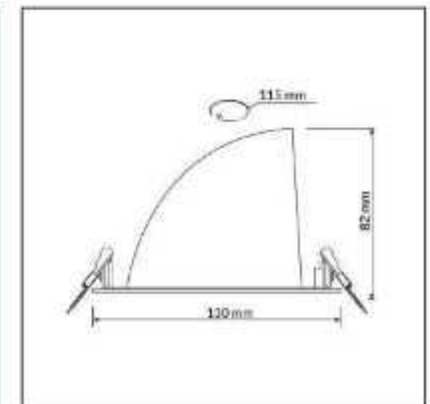

Down Focus (DFC) - 15 Watt

Product Code : DFRC15

Description

Cutout Size : 115 mm

Trim : White

Power : 15 Watt

Heat Sink : Pressure Die Cast Heat sink

Beam Angle: 22° & 37°

High Power Laser Spot (HPL) - 18 Watt

Product Code : HPLB/R

Description

Cutout Size : $\varnothing 27$ mm

Trim : Black, White

Reflector : Black, Black Alloy, Dark Silver, Rose Gold

Power : 18 Watt

Heat Sink : Extruded Aluminium Heat Sink