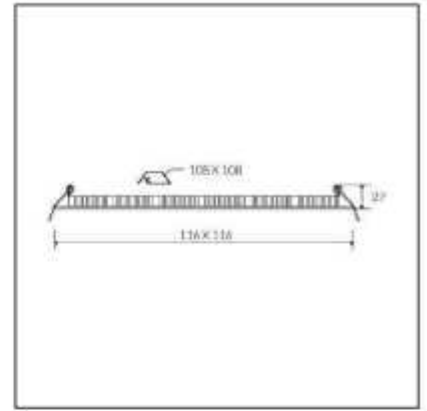

Low Glare (LGS) - 07 Watt

Product Code : LGPS07F

Description

Cutout Size : 108 x 108 mm
Trim : White
Power : 07 Watt
Heat Sink : Aluminium Pressure Die Cast Heat sink
Beam Angle : 110°
CRI 80+