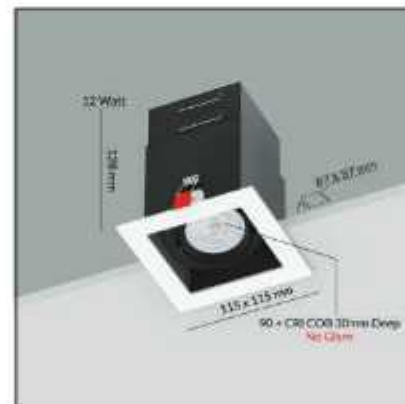

Description

Cutout Size : 87 X 87mm
Trim : Black
Power : 12 Watt
Heat Sink : Cold Forged Aluminium Heatsink
Beam Angle: 56°
CRI 90+