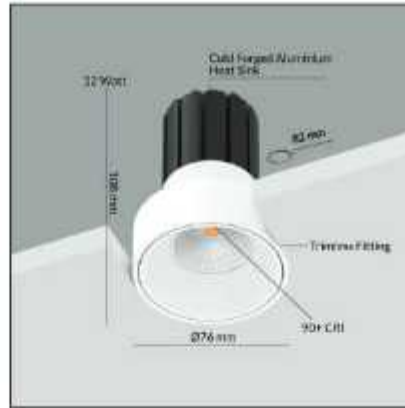

Cutout Size : Ø82 mm

Trim : White, Silver

Power : 12 Watt

Heat Sink : Cold Forged Aluminium Heat Sink

Beam Angle : 50°

CRI 90+

RWCS - 12 Watt

Product Code : RWCS12M

Description

Cutout Size : 80 x 90 mm

Trim : White, Silver

Power : 12 Watt

Heat Sink : Cold Forged Aluminium Heat Sink

Beam Angle : 30°

CRI 90+

Deep Recessed - 12 Watt