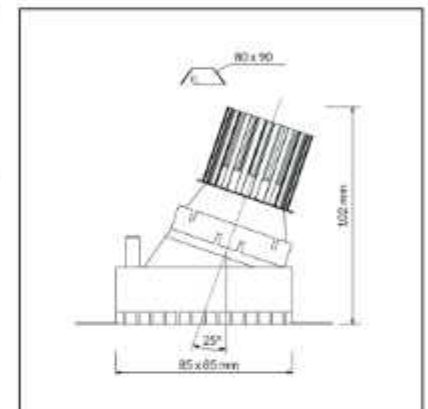

Description

Cutout Size : 80 x 90 mm

Trim : White, Silver

Power : 12 Watt

Heat Sink : Cold Forged Aluminium Heat Sink

Beam Angle : 30°

CRI 90+

Deep Recessed - 12 Watt