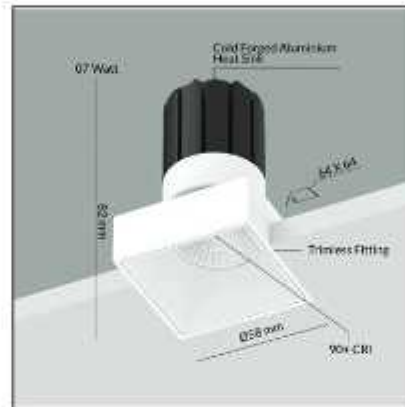

Description

Cutout Size : 64 x 64 mm
Trim : White
Power : 08 Watt
Heat Sink : Cold Forged Aluminium Heat Sink
Beam Angle : 50°
CRI 90+