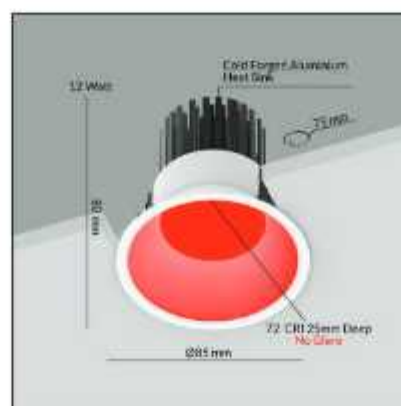

Cutout Size : ø75mm
 Trim : White
 Power : 12 Watt
 Heat Sink : Cold Forged Aluminium Heat Sink
 Beam Angle : 73°

High Power Laser Spot (HPL) - 12 Watt

Product Code : HPLB/R

Description

Cutout Size : $\varnothing 27$ mm