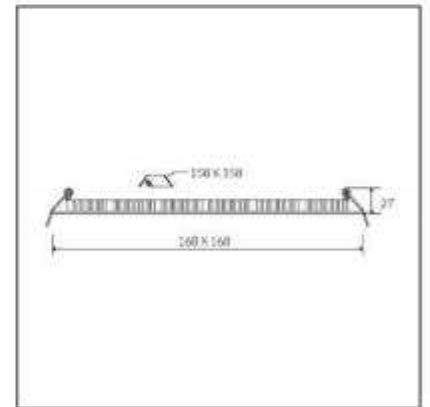

Low Glare (LGS) - 15 Watt

Product Code : LGPS15

Description

Cutout Size : 158 X 158mm

Trim : White

Power : 15 Watt

Heat Sink : Aluminium Pressure Die Cast Heat sink

Beam Angle: 110°