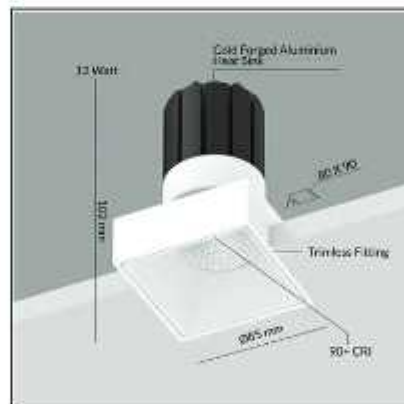

Description

Cutout Size : 80 x 90 mm
Trim : White, Silver
Power : 12 Watt
Heat Sink : Cold Forged Aluminium Heat Sink
Beam Angle : 50°
CRI 90+