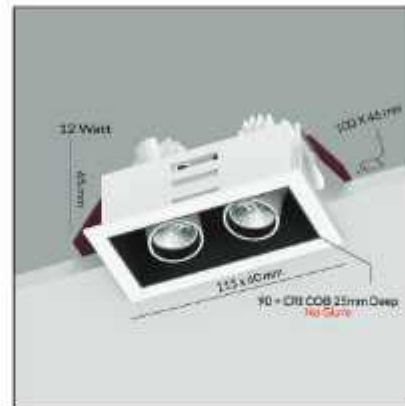

Description

Cutout Size : 100 X 46mm
Trim : White
Power : 12 Watt
Heat Sink : Die-Cast Aluminium Housing
Beam Angle : 32°
CRI 90+