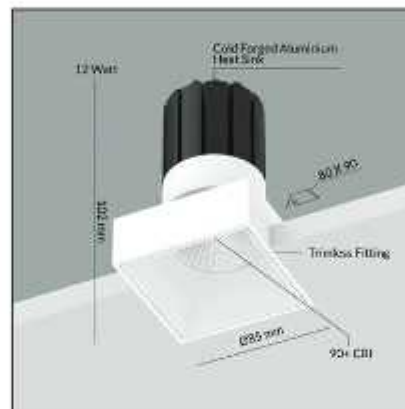

Description

Cutout Size : 80 x 90 mm

Trim : White, Silver

Power : 12 Watt

Heat Sink : Cold Forged Aluminium Heat Sink

Beam Angle : 30°

CRI 90+

Deep Recessed - 12 Watt