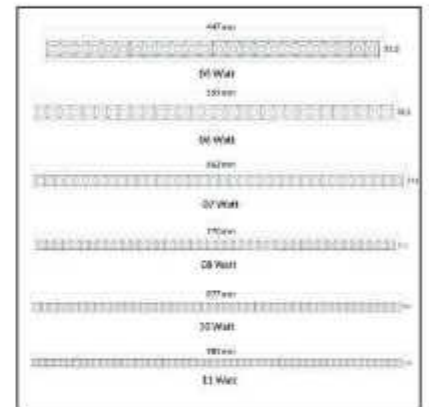

Low Power Laser Spot (LPL) - 10 Watt

Product Code : LPLB/R

Description

Cutout Size : $\varnothing 27$ mm
 Trim : White/ Black
 Reflector/Cone : Black,Black Alloy,Dark Silver,Rose Gold
 Power : 10 Watt
 Heat Sink : Extruded Aluminium Heat Sink
 Beam Angle : 31°
 CRI 80+

Low Power Laser Spot (LPL) - 11 Watt

Product Code : LPLB/R

Description

Cutout Size : $\varnothing 27$ mm
 Trim : White/ Black
 Reflector/Cone : Black,Black Alloy,Dark Silver,Rose Gold
 Power : 10 Watt
 Heat Sink : Extruded Aluminium Heat Sink
 Beam Angle : 31°
 CRI 80+