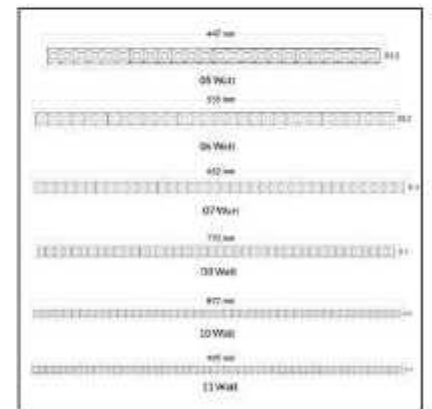

Description

Cutout Size : Ø27 mm
Trim : White/ Black
Reflector/Cone : Black, Black Alloy, Dark Silver, Rose Gold
Power : 08 Watt
Heat Sink : Extruded Aluminium Heat Sink
Beam Angle : 31°
CRI 80+