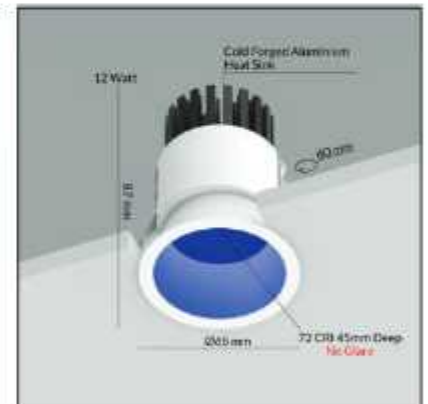

Description

Cutout Size : 60mm
Trim : White
Power : 12 Watt
Heat Sink : Cold Forged Aluminium Heatsink
Beam Angle: 55°