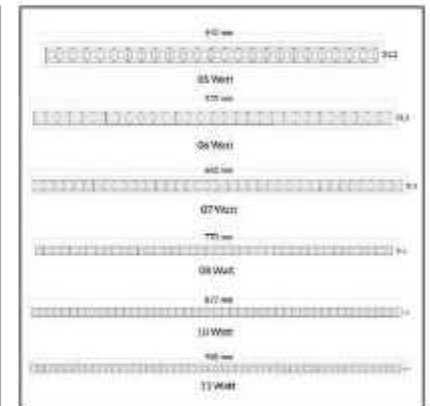

Description

Cutout Size : $\varnothing 27$ mm
Trim : White/ Black
Reflector/Cone : Black, Black Alloy, Dark Silver, Rose Gold
Power : 06 Watt
Heat Sink : Extruded Aluminium Heat Sink
Beam Angle : 31°
CRI 80+