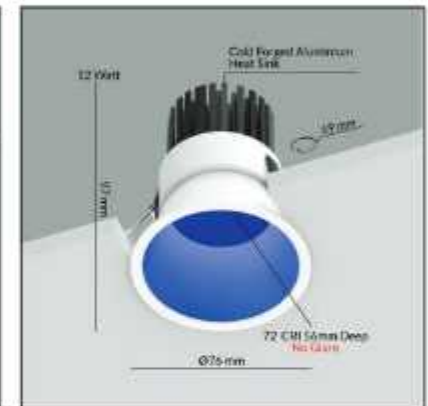

Description

Cutout Size : 69mm
Trim : White
Power : 12 Watt
Heat Sink : Cold Forged Aluminium Heatsink
Beam Angle: 52°