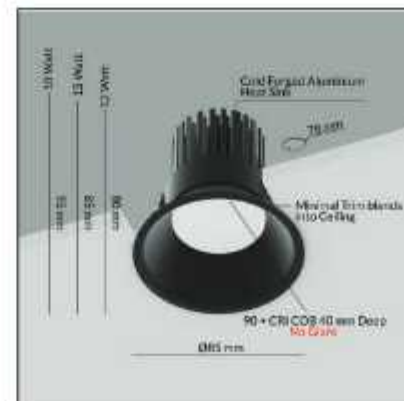

Semi Recessed (SR) - 15 Watt

Description

Cutout Size : $\varnothing 78$ mm

Power : 15 Watt

Heat Sink : Cold Forged Aluminium Heat Sink

CRI 90+

Optics	Beam	Trim
--------	------	------

Reflector	70°	White, Black, Two color, Rose Gold
Diffuser	72°	White, Black