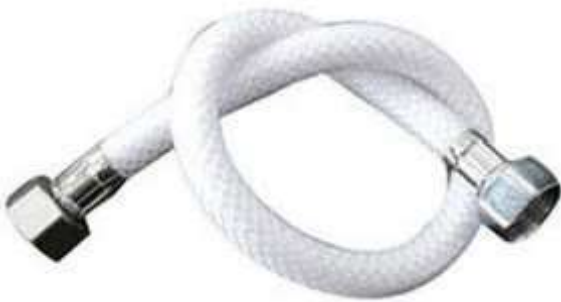

UPVC/CPVC/PVC SOLUTION

Washing Machine pipe

Size:-1/1.5/2/3/4/5/6 mit

SPRAY GUN

Xnipal

RO nipal +val

SINK COUPLING
Size-3' /4'

WAST COUPLING

Teflon Tap

Connector Pipe
Size-1/1.5/2/3/4/6Fit

Upvc Ball Valve
Size-0.11/1/1.5/2/2.5

PVC jali

Pvc Long Bush

PVC toti

S.S JALI

Health faucet